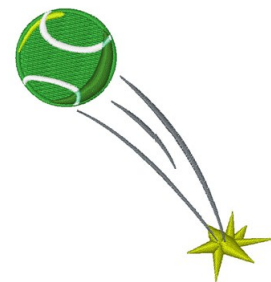

Name: Tennis Ball

SKU: WD02-JLA003564A

Brand: Windmill Designs

Unique Colors: 13 (7 color Stops)

Unique Colors

	Color Name (Color Code)	Manufacturer - Type
	Super White (1001) [No Color Selected]	madeira - rayon
	Dusty Lilac (1263) [No Color Selected]	madeira - rayon
	Crocus (286)	Exquisite - Polyester 1000m