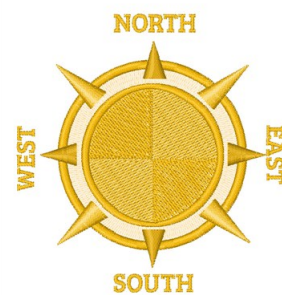

**Name:** Compass Direction Machine Embroidery Design

**SKU:** WD02-JLA003558D

**Brand:** Windmill Designs

**Unique Colors:** 13 (6 color Stops)