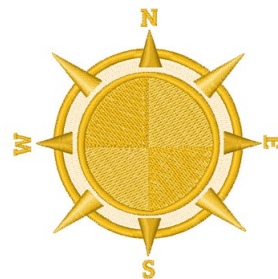

**Name:** Direction Compass Machine Embroidery Design

**SKU:** WD02-JLA003558C

**Brand:** Windmill Designs

**Unique Colors:** 13 (6 color Stops)