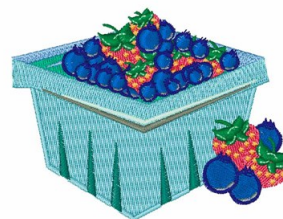

Name: Berry Carton Machine Embroidery Design

SKU: WD02-JLA003556A

Brand: Windmill Designs

Unique Colors: 13 (20 color Stops)

Unique Colors

	Color Name (Color Code)	Manufacturer - Type
	Super White (1001) [No Color Selected]	madeira - rayon
	Dusty Lilac (1263) [No Color Selected]	madeira - rayon
	Crocus (286)	Exquisite - Polyester 1000m

Complete Color Sequence

#		Color Name (Color Code)	Manufacturer - Type
1		Super White (1001) [No Color Selected]	madeira - rayon
2		Super White (1001) [No Color Selected]	madeira - rayon
3		Crocus (286)	Exquisite - Polyester 1000m