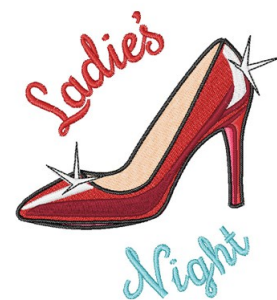

Name: Ladies Night Machine Embroidery Design

SKU: WD02-JLA003555B

Brand: Windmill Designs

Unique Colors: 13 (10 color Stops)

Unique Colors

	Color Name (Color Code)	Manufacturer - Type
	Super White (1001) [No Color Selected]	madeira - rayon
	Dusty Lilac (1263) [No Color Selected]	madeira - rayon
	Crocus (286)	Exquisite - Polyester 1000m