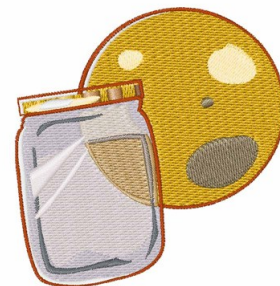

**Name:** Moonshine Jar Machine Embroidery Design

**SKU:** WD02-JLA003554A

**Brand:** Windmill Designs

**Unique Colors:** 13 (17 color Stops)

## Unique Colors

	<b>Color Name (Color Code)</b>	<b>Manufacturer - Type</b>
	Super White (1001) [No Color Selected]	madeira - rayon
	Dusty Lilac (1263) [No Color Selected]	madeira - rayon
	Crocus (286)	Exquisite - Polyester 1000m

# Complete Color Sequence

#		Color Name (Color Code)	Manufacturer - Type
1		Super White (1001) [No Color Selected]	madeira - rayon
2		Super White (1001) [No Color Selected]	madeira - rayon
3		Crocus (286)	Exquisite - Polyester 1000m