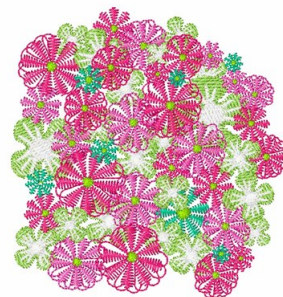

Name: Flowers Plant Machine Embroidery Design

SKU: WD02-JLA003551A

Brand: Windmill Designs

Unique Colors: 13 (26 color Stops)

Unique Colors

	Color Name (Color Code)	Manufacturer - Type
	Super White (1001) [No Color Selected]	madeira - rayon
	Dusty Lilac (1263) [No Color Selected]	madeira - rayon
	Crocus (286)	Exquisite - Polyester 1000m

Complete Color Sequence

#		Color Name (Color Code)	Manufacturer - Type
1		Super White (1001) [No Color Selected]	madeira - rayon
2		Super White (1001) [No Color Selected]	madeira - rayon
3		Crocus (286)	Exquisite - Polyester 1000m