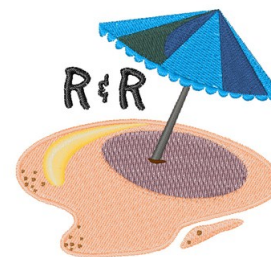

Name: R&R Umbrella Machine Embroidery Design

SKU: WD02-JLA003545D

Brand: Windmill Designs

Unique Colors: 13 (10 color Stops)

Unique Colors

	Color Name (Color Code)	Manufacturer - Type
	Super White (1001) [No Color Selected]	madeira - rayon
	Dusty Lilac (1263) [No Color Selected]	madeira - rayon
	Crocus (286)	Exquisite - Polyester 1000m

Complete Color Sequence

#		Color Name (Color Code)	Manufacturer - Type
1		Super White (1001) [No Color Selected]	madeira - rayon
2		Super White (1001) [No Color Selected]	madeira - rayon
3		Crocus (286)	Exquisite - Polyester 1000m