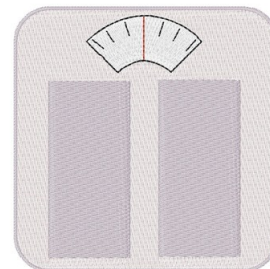

Name: Weight Scale Machine Embroidery Design

SKU: WD02-JLA003533A

Brand: Windmill Designs

Unique Colors: 13 (5 color Stops)

Unique Colors

	Color Name (Color Code)	Manufacturer - Type
	Super White (1001) [No Color Selected]	madeira - rayon
	Dusty Lilac (1263) [No Color Selected]	madeira - rayon
	Crocus (286)	Exquisite - Polyester 1000m

Complete Color Sequence

#		Color Name (Color Code)	Manufacturer - Type
1		Super White (1001) [No Color Selected]	madeira - rayon
2		Super White (1001) [No Color Selected]	madeira - rayon
3		Crocus (286)	Exquisite - Polyester 1000m