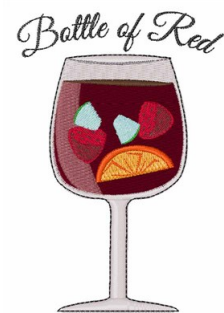

Name: Bottle of Red Machine Embroidery Design

SKU: WD02-JLA003532B

Brand: Windmill Designs

Unique Colors: 13 (12 color Stops)

Unique Colors

	Color Name (Color Code)	Manufacturer - Type
	Super White (1001) [No Color Selected]	madeira - rayon
	Dusty Lilac (1263) [No Color Selected]	madeira - rayon
	Crocus (286)	Exquisite - Polyester 1000m

Complete Color Sequence

#		Color Name (Color Code)	Manufacturer - Type
1		Super White (1001) [No Color Selected]	madeira - rayon
2		Super White (1001) [No Color Selected]	madeira - rayon
3		Crocus (286)	Exquisite - Polyester 1000m