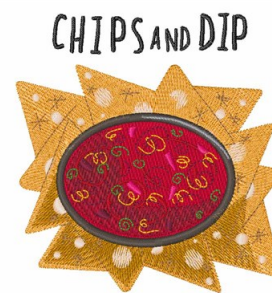

**Name:** Chips and Dip Machine Embroidery Design

**SKU:** WD02-JLA003530B

**Brand:** Windmill Designs

**Unique Colors:** 13 (14 color Stops)

## Unique Colors

	<b>Color Name (Color Code)</b>	<b>Manufacturer - Type</b>
	Super White (1001) [No Color Selected]	madeira - rayon
	Dusty Lilac (1263) [No Color Selected]	madeira - rayon
	Crocus (286)	Exquisite - Polyester 1000m