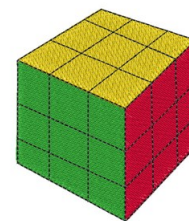

Name: Lets Play Machine Embroidery Design

SKU: WD02-JLA003527C

Brand: Windmill Designs

Unique Colors: 13 (5 color Stops)

LET'S PLAY

Unique Colors

	Color Name (Color Code)	Manufacturer - Type
	Super White (1001) [No Color Selected]	madeira - rayon
	Dusty Lilac (1263) [No Color Selected]	madeira - rayon
	Crocus (286)	Exquisite - Polyester 1000m

Complete Color Sequence

#		Color Name (Color Code)	Manufacturer - Type
1		Super White (1001) [No Color Selected]	madeira - rayon
2		Super White (1001) [No Color Selected]	madeira - rayon
3		Crocus (286)	Exquisite - Polyester 1000m