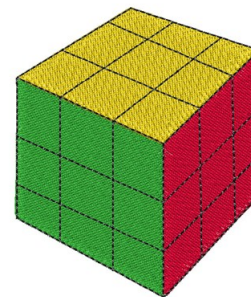

Name: JLA003527A Machine Embroidery Design

SKU: WD02-JLA003527A

Brand: Windmill Designs

Unique Colors: 13 (4 color Stops)

Unique Colors

	Color Name (Color Code)	Manufacturer - Type
	Super White (1001) [No Color Selected]	madeira - rayon
	Dusty Lilac (1263) [No Color Selected]	madeira - rayon
	Crocus (286)	Exquisite - Polyester 1000m

Complete Color Sequence

#		Color Name (Color Code)	Manufacturer - Type
1		Super White (1001) [No Color Selected]	madeira - rayon
2		Super White (1001) [No Color Selected]	madeira - rayon
3		Crocus (286)	Exquisite - Polyester 1000m