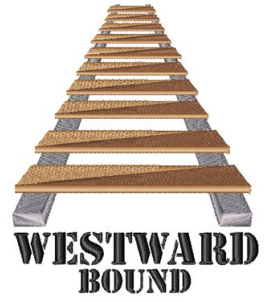

Name: Westward Bound

SKU: WD02-JLA003521D

Brand: Windmill Designs

Unique Colors: 13 (6 color Stops)

Unique Colors

	Color Name (Color Code)	Manufacturer - Type
	Super White (1001) [No Color Selected]	madeira - rayon
	Dusty Lilac (1263) [No Color Selected]	madeira - rayon
	Crocus (286)	Exquisite - Polyester 1000m

Complete Color Sequence

#		Color Name (Color Code)	Manufacturer - Type
1		Super White (1001) [No Color Selected]	madeira - rayon
2		Super White (1001) [No Color Selected]	madeira - rayon
3		Crocus (286)	Exquisite - Polyester 1000m