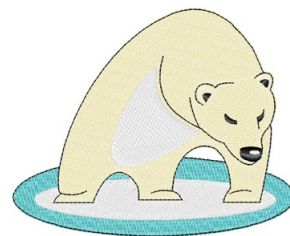

Name: Polar Bear Machine Embroidery Design

SKU: WD02-JLA003517D

Brand: Windmill Designs

Unique Colors: 13 (7 color Stops)

Unique Colors

	Color Name (Color Code)	Manufacturer - Type
	Super White (1001) [No Color Selected]	madeira - rayon
	Dusty Lilac (1263) [No Color Selected]	madeira - rayon
	Crocus (286)	Exquisite - Polyester 1000m