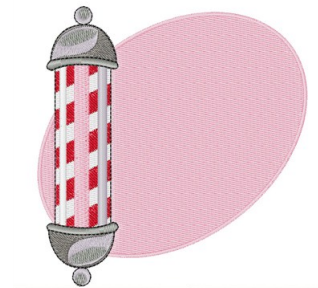

**Name:** Barber Pole Machine Embroidery Design

**SKU:** WD02-JLA003501A

**Brand:** Windmill Designs

**Unique Colors:** 13 (10 color Stops)

## Unique Colors

	<b>Color Name (Color Code)</b>	<b>Manufacturer - Type</b>
	Super White (1001) [No Color Selected]	madeira - rayon
	Dusty Lilac (1263) [No Color Selected]	madeira - rayon
	Crocus (286)	Exquisite - Polyester 1000m

# Complete Color Sequence

#		Color Name (Color Code)	Manufacturer - Type
1		Super White (1001) [No Color Selected]	madeira - rayon
2		Super White (1001) [No Color Selected]	madeira - rayon
3		Crocus (286)	Exquisite - Polyester 1000m