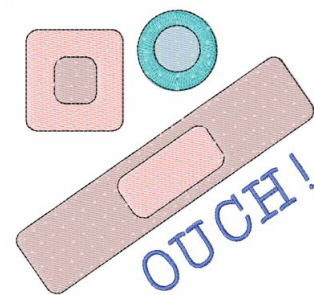

**Name:** Ouch Bandages Machine Embroidery Design

**SKU:** WD02-JLA003490D

**Brand:** Windmill Designs

**Unique Colors:** 13 (10 color Stops)

## Unique Colors

	<b>Color Name (Color Code)</b>	<b>Manufacturer - Type</b>
	Super White (1001) [No Color Selected]	madeira - rayon
	Dusty Lilac (1263) [No Color Selected]	madeira - rayon
	Crocus (286)	Exquisite - Polyester 1000m

# Complete Color Sequence

#		Color Name (Color Code)	Manufacturer - Type
1		Super White (1001) [No Color Selected]	madeira - rayon
2		Super White (1001) [No Color Selected]	madeira - rayon
3		Crocus (286)	Exquisite - Polyester 1000m