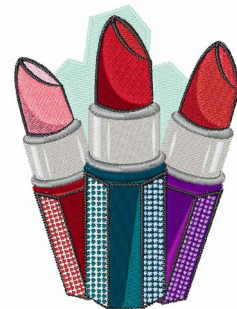

Name: Lipsticks Machine Embroidery Design

SKU: WD02-JLA003479A

Brand: Windmill Designs

Unique Colors: 13 (35 color Stops)

Unique Colors

	Color Name (Color Code)	Manufacturer - Type
	Super White (1001) [No Color Selected]	madeira - rayon
	Dusty Lilac (1263) [No Color Selected]	madeira - rayon
	Crocus (286)	Exquisite - Polyester 1000m

Complete Color Sequence

#		Color Name (Color Code)	Manufacturer - Type
1		Super White (1001) [No Color Selected]	madeira - rayon
2		Super White (1001) [No Color Selected]	madeira - rayon
3		Crocus (286)	Exquisite - Polyester 1000m