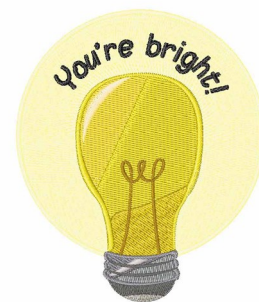

Name: Youre Bright Machine Embroidery Design

SKU: WD02-JLA003473C

Brand: Windmill Designs

Unique Colors: 13 (23 color Stops)

Unique Colors

	Color Name (Color Code)	Manufacturer - Type
	Super White (1001) [No Color Selected]	madeira - rayon
	Dusty Lilac (1263) [No Color Selected]	madeira - rayon
	Crocus (286)	Exquisite - Polyester 1000m