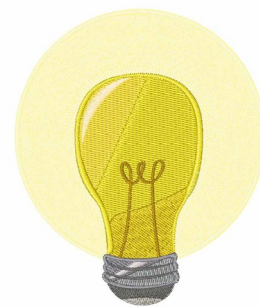

Name: Light Bulb Machine Embroidery Design

SKU: WD02-JLA003473A

Brand: Windmill Designs

Unique Colors: 13 (21 color Stops)

Unique Colors

	Color Name (Color Code)	Manufacturer - Type
	Super White (1001) [No Color Selected]	madeira - rayon
	Dusty Lilac (1263) [No Color Selected]	madeira - rayon
	Crocus (286)	Exquisite - Polyester 1000m