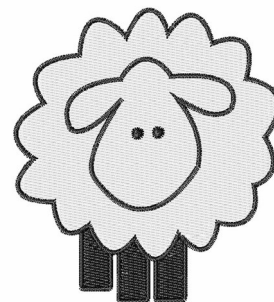

Name: Sheep Machine Embroidery Design

SKU: WD02-JLA003471C

Brand: Windmill Designs

Unique Colors: 13 (11 color Stops)

Unique Colors

	Color Name (Color Code)	Manufacturer - Type
	Super White (1001) [No Color Selected]	madeira - rayon
	Dusty Lilac (1263) [No Color Selected]	madeira - rayon
	Crocus (286)	Exquisite - Polyester 1000m