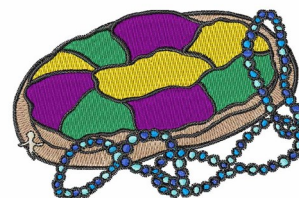

**Name:** King Cake

**SKU:** WD02-JLA003470B

**Brand:** Windmill Designs

**Unique Colors:** 13 (24 color Stops)

## Unique Colors

	<b>Color Name (Color Code)</b>	<b>Manufacturer - Type</b>
	Super White (1001) [No Color Selected]	madeira - rayon
	Dusty Lilac (1263) [No Color Selected]	madeira - rayon
	Crocus (286)	Exquisite - Polyester 1000m

# Complete Color Sequence

#		Color Name (Color Code)	Manufacturer - Type
1		Super White (1001) [No Color Selected]	madeira - rayon
2		Super White (1001) [No Color Selected]	madeira - rayon
3		Crocus (286)	Exquisite - Polyester 1000m