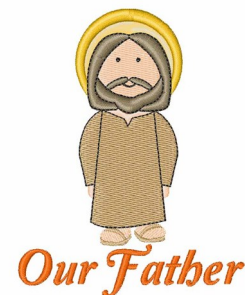

Name: Our Father Machine Embroidery Design

SKU: WD02-JLA003468D

Brand: Windmill Designs

Unique Colors: 13 (16 color Stops)

Unique Colors

	Color Name (Color Code)	Manufacturer - Type
	Super White (1001) [No Color Selected]	madeira - rayon
	Dusty Lilac (1263) [No Color Selected]	madeira - rayon
	Crocus (286)	Exquisite - Polyester 1000m