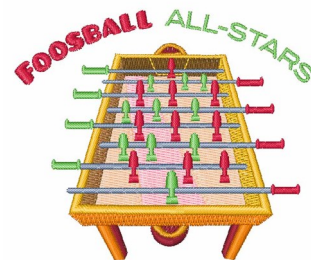

Name: Foosball All-Stars Machine Embroidery Design

SKU: WD02-JLA003448C

Brand: Windmill Designs

Unique Colors: 13 (22 color Stops)

Unique Colors

	Color Name (Color Code)	Manufacturer - Type
	Super White (1001) [No Color Selected]	madeira - rayon
	Dusty Lilac (1263) [No Color Selected]	madeira - rayon
	Crocus (286)	Exquisite - Polyester 1000m