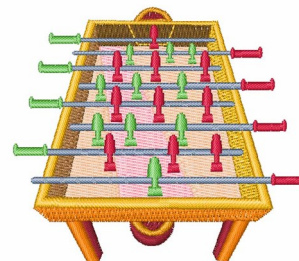

**Name:** Foosball Table Machine Embroidery Design

**SKU:** WD02-JLA003448A

**Brand:** Windmill Designs

**Unique Colors:** 13 (20 color Stops)

## Unique Colors

	<b>Color Name (Color Code)</b>	<b>Manufacturer - Type</b>
	Super White (1001) [No Color Selected]	madeira - rayon
	Dusty Lilac (1263) [No Color Selected]	madeira - rayon
	Crocus (286)	Exquisite - Polyester 1000m

# Complete Color Sequence

#		Color Name (Color Code)	Manufacturer - Type
1		Super White (1001) [No Color Selected]	madeira - rayon
2		Super White (1001) [No Color Selected]	madeira - rayon
3		Crocus (286)	Exquisite - Polyester 1000m