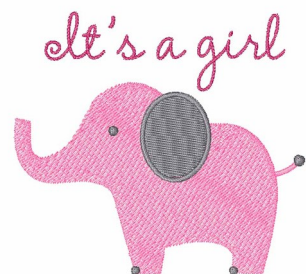

Name: Its A Girl

SKU: WD02-JLA003439B

Brand: Windmill Designs

Unique Colors: 13 (3 color Stops)

Unique Colors

	Color Name (Color Code)	Manufacturer - Type
	Super White (1001) [No Color Selected]	madeira - rayon
	Dusty Lilac (1263) [No Color Selected]	madeira - rayon
	Crocus (286)	Exquisite - Polyester 1000m