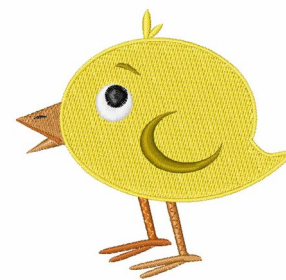

Name: Yellow Chick Machine Embroidery Design

SKU: WD02-JLA003423A

Brand: Windmill Designs

Unique Colors: 13 (8 color Stops)

Unique Colors

	Color Name (Color Code)	Manufacturer - Type
	Super White (1001) [No Color Selected]	madeira - rayon
	Dusty Lilac (1263) [No Color Selected]	madeira - rayon
	Crocus (286)	Exquisite - Polyester 1000m

Complete Color Sequence

#		Color Name (Color Code)	Manufacturer - Type
1		Super White (1001) [No Color Selected]	madeira - rayon
2		Super White (1001) [No Color Selected]	madeira - rayon
3		Crocus (286)	Exquisite - Polyester 1000m