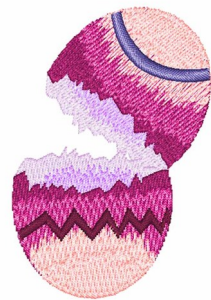

Name: Easter Egg Machine Embroidery Design

SKU: WD02-JLA003421A

Brand: Windmill Designs

Unique Colors: 13 (8 color Stops)

Unique Colors

	Color Name (Color Code)	Manufacturer - Type
	Super White (1001) [No Color Selected]	madeira - rayon
	Dusty Lilac (1263) [No Color Selected]	madeira - rayon
	Crocus (286)	Exquisite - Polyester 1000m

Complete Color Sequence

#		Color Name (Color Code)	Manufacturer - Type
1		Super White (1001) [No Color Selected]	madeira - rayon
2		Super White (1001) [No Color Selected]	madeira - rayon
3		Crocus (286)	Exquisite - Polyester 1000m