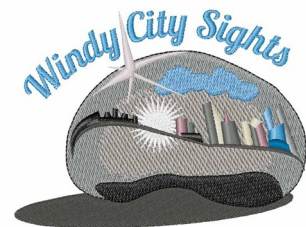

Name: Windy City Machine Embroidery Design

SKU: WD02-JLA003413D

Brand: Windmill Designs

Unique Colors: 13 (17 color Stops)

Unique Colors

	Color Name (Color Code)	Manufacturer - Type
	Super White (1001) [No Color Selected]	madeira - rayon
	Dusty Lilac (1263) [No Color Selected]	madeira - rayon
	Crocus (286)	Exquisite - Polyester 1000m