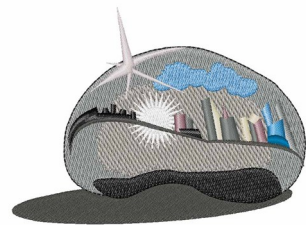

Name: Chicago Scene

SKU: WD02-JLA003413A

Brand: Windmill Designs

Unique Colors: 13 (16 color Stops)

Unique Colors

| | Color Name (Color Code) | Manufacturer - Type |
|--|--|-----------------------------|
|  | Super White (1001) [No Color Selected] | madeira - rayon |
|  | Dusty Lilac (1263) [No Color Selected] | madeira - rayon |
|  | Crocus (286) | Exquisite - Polyester 1000m |