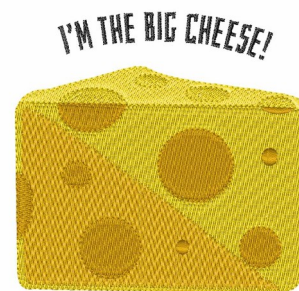

**Name:** Big Cheese Machine Embroidery Design

**SKU:** WD02-JLA003410B

**Brand:** Windmill Designs

**Unique Colors:** 13 (5 color Stops)