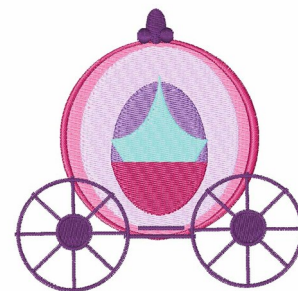

Name: Princess Coach Machine Embroidery Design

SKU: WD02-JLA003404A

Brand: Windmill Designs

Unique Colors: 13 (7 color Stops)

Unique Colors

	Color Name (Color Code)	Manufacturer - Type
	Super White (1001) [No Color Selected]	madeira - rayon
	Dusty Lilac (1263) [No Color Selected]	madeira - rayon
	Crocus (286)	Exquisite - Polyester 1000m

Complete Color Sequence

#		Color Name (Color Code)	Manufacturer - Type
1		Super White (1001) [No Color Selected]	madeira - rayon
2		Super White (1001) [No Color Selected]	madeira - rayon
3		Crocus (286)	Exquisite - Polyester 1000m