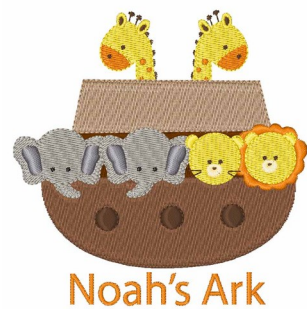

Name: Noahs Ark Machine Embroidery Design

SKU: WD02-JLA003401B

Brand: Windmill Designs

Unique Colors: 13 (18 color Stops)

Unique Colors

	Color Name (Color Code)	Manufacturer - Type
	Super White (1001) [No Color Selected]	madeira - rayon
	Dusty Lilac (1263) [No Color Selected]	madeira - rayon
	Crocus (286)	Exquisite - Polyester 1000m