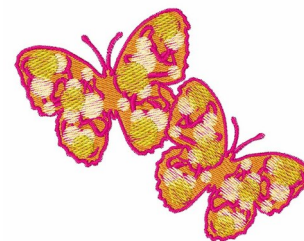

**Name:** Two Butterflies

**SKU:** WD02-JLA003399A

**Brand:** Windmill Designs

**Unique Colors:** 13 (6 color Stops)

# Complete Color Sequence

#		Color Name (Color Code)	Manufacturer - Type
1		Super White (1001) [No Color Selected]	madeira - rayon
2		Super White (1001) [No Color Selected]	madeira - rayon
3		Crocus (286)	Exquisite - Polyester 1000m