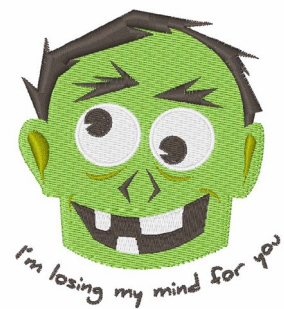

**Name:** Losing My Mind Machine Embroidery Design

**SKU:** WD02-JLA003389B

**Brand:** Windmill Designs

**Unique Colors:** 13 (4 color Stops)