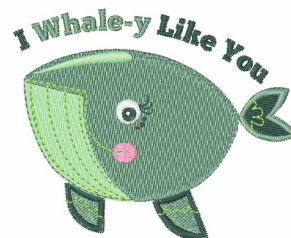

Name: Whale-y Like You Machine Embroidery Design

SKU: WD02-JLA003386D

Brand: Windmill Designs

Unique Colors: 13 (11 color Stops)

Unique Colors

	Color Name (Color Code)	Manufacturer - Type
	Super White (1001) [No Color Selected]	madeira - rayon
	Dusty Lilac (1263) [No Color Selected]	madeira - rayon
	Crocus (286)	Exquisite - Polyester 1000m