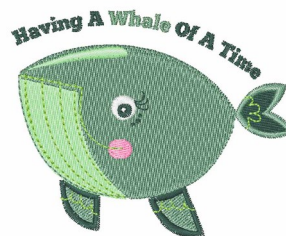

**Name:** Whale Of A Time Machine Embroidery Design

**SKU:** WD02-JLA003386C

**Brand:** Windmill Designs

**Unique Colors:** 13 (11 color Stops)