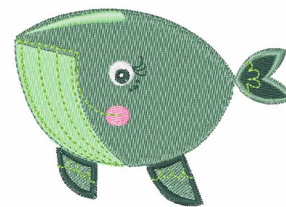

**Name:** Cute Whale Machine Embroidery Design

**SKU:** WD02-JLA003386A

**Brand:** Windmill Designs

**Unique Colors:** 13 (9 color Stops)