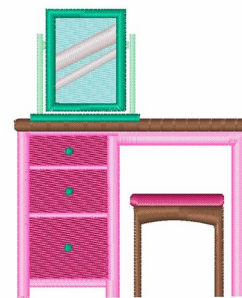

**Name:** Dressing Table Machine Embroidery Design

**SKU:** WD02-JLA003380A

**Brand:** Windmill Designs

**Unique Colors:** 13 (7 color Stops)

## Unique Colors

	<b>Color Name (Color Code)</b>	<b>Manufacturer - Type</b>
	Super White (1001) [No Color Selected]	madeira - rayon
	Dusty Lilac (1263) [No Color Selected]	madeira - rayon
	Crocus (286)	Exquisite - Polyester 1000m

# Complete Color Sequence

#		Color Name (Color Code)	Manufacturer - Type
1		Super White (1001) [No Color Selected]	madeira - rayon
2		Super White (1001) [No Color Selected]	madeira - rayon
3		Crocus (286)	Exquisite - Polyester 1000m