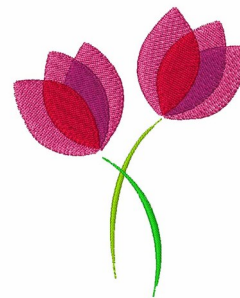

Name: Tulips Machine Embroidery Design

SKU: WD02-JLA003378A

Brand: Windmill Designs

Unique Colors: 13 (5 color Stops)

Unique Colors

	Color Name (Color Code)	Manufacturer - Type
	Super White (1001) [No Color Selected]	madeira - rayon
	Dusty Lilac (1263) [No Color Selected]	madeira - rayon
	Crocus (286)	Exquisite - Polyester 1000m

Complete Color Sequence

#		Color Name (Color Code)	Manufacturer - Type
1		Super White (1001) [No Color Selected]	madeira - rayon
2		Super White (1001) [No Color Selected]	madeira - rayon
3		Crocus (286)	Exquisite - Polyester 1000m