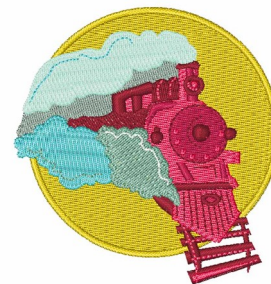

Name: Locomotive

SKU: WD02-JLA003375A

Brand: Windmill Designs

Unique Colors: 13 (11 color Stops)

Unique Colors

	Color Name (Color Code)	Manufacturer - Type
	Super White (1001) [No Color Selected]	madeira - rayon
	Dusty Lilac (1263) [No Color Selected]	madeira - rayon
	Crocus (286)	Exquisite - Polyester 1000m

Complete Color Sequence

#		Color Name (Color Code)	Manufacturer - Type
1		Super White (1001) [No Color Selected]	madeira - rayon
2		Super White (1001) [No Color Selected]	madeira - rayon
3		Crocus (286)	Exquisite - Polyester 1000m