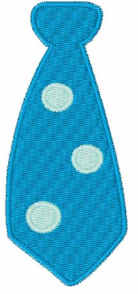

**Name:** Neck Tie

**SKU:** WD02-JLA003371A

**Brand:** Windmill Designs

**Unique Colors:** 13 (2 color Stops)

## Unique Colors

	<b>Color Name (Color Code)</b>	<b>Manufacturer - Type</b>
	Super White (1001) [No Color Selected]	madeira - rayon
	Dusty Lilac (1263) [No Color Selected]	madeira - rayon
	Crocus (286)	Exquisite - Polyester 1000m

# Complete Color Sequence

#		Color Name (Color Code)	Manufacturer - Type
1		Super White (1001) [No Color Selected]	madeira - rayon
2		Super White (1001) [No Color Selected]	madeira - rayon
3		Crocus (286)	Exquisite - Polyester 1000m