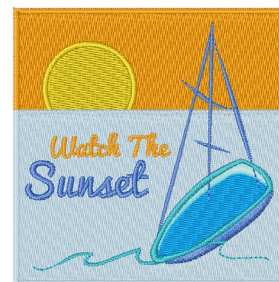

Name: Watch Sunset Machine Embroidery Design

SKU: WD02-JLA003366D

Brand: Windmill Designs

Unique Colors: 13 (11 color Stops)

Unique Colors

	Color Name (Color Code)	Manufacturer - Type
	Super White (1001) [No Color Selected]	madeira - rayon
	Dusty Lilac (1263) [No Color Selected]	madeira - rayon
	Crocus (286)	Exquisite - Polyester 1000m