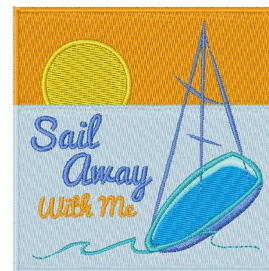

Name: Sail Away Machine Embroidery Design

SKU: WD02-JLA003366C

Brand: Windmill Designs

Unique Colors: 13 (11 color Stops)

Unique Colors

	Color Name (Color Code)	Manufacturer - Type
	Super White (1001) [No Color Selected]	madeira - rayon
	Dusty Lilac (1263) [No Color Selected]	madeira - rayon
	Crocus (286)	Exquisite - Polyester 1000m