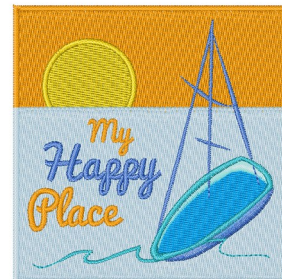

Name: Happy Place Machine Embroidery Design

SKU: WD02-JLA003366B

Brand: Windmill Designs

Unique Colors: 13 (11 color Stops)

Unique Colors

	Color Name (Color Code)	Manufacturer - Type
	Super White (1001) [No Color Selected]	madeira - rayon
	Dusty Lilac (1263) [No Color Selected]	madeira - rayon
	Crocus (286)	Exquisite - Polyester 1000m