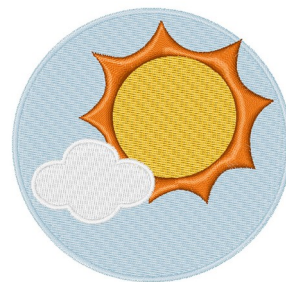

Name: Sun Shine

SKU: WD02-JLA003364A

Brand: Windmill Designs

Unique Colors: 13 (4 color Stops)

Unique Colors

	Color Name (Color Code)	Manufacturer - Type
	Super White (1001) [No Color Selected]	madeira - rayon
	Dusty Lilac (1263) [No Color Selected]	madeira - rayon
	Crocus (286)	Exquisite - Polyester 1000m

Complete Color Sequence

#		Color Name (Color Code)	Manufacturer - Type
1		Super White (1001) [No Color Selected]	madeira - rayon
2		Super White (1001) [No Color Selected]	madeira - rayon
3		Crocus (286)	Exquisite - Polyester 1000m