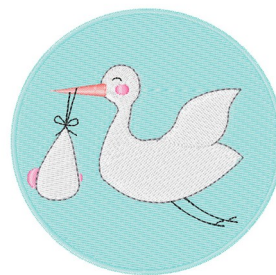

Name: Stork Delivery

SKU: WD02-JLA003361A

Brand: Windmill Designs

Unique Colors: 13 (6 color Stops)

Unique Colors

	Color Name (Color Code)	Manufacturer - Type
	Super White (1001) [No Color Selected]	madeira - rayon
	Dusty Lilac (1263) [No Color Selected]	madeira - rayon
	Crocus (286)	Exquisite - Polyester 1000m

Complete Color Sequence

#		Color Name (Color Code)	Manufacturer - Type
1		Super White (1001) [No Color Selected]	madeira - rayon
2		Super White (1001) [No Color Selected]	madeira - rayon
3		Crocus (286)	Exquisite - Polyester 1000m