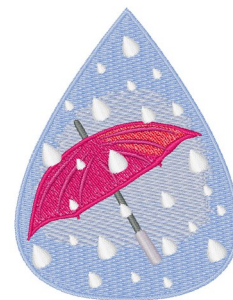

Name: Rainy Umbrella

SKU: WD02-JLA003353A

Brand: Windmill Designs

Unique Colors: 13 (8 color Stops)

Unique Colors

	Color Name (Color Code)	Manufacturer - Type
	Super White (1001) [No Color Selected]	madeira - rayon
	Dusty Lilac (1263) [No Color Selected]	madeira - rayon
	Crocus (286)	Exquisite - Polyester 1000m

Complete Color Sequence

#		Color Name (Color Code)	Manufacturer - Type
1		Super White (1001) [No Color Selected]	madeira - rayon
2		Super White (1001) [No Color Selected]	madeira - rayon
3		Crocus (286)	Exquisite - Polyester 1000m