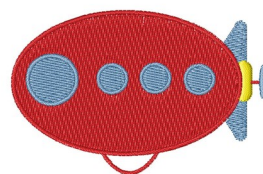

Name: Soar High Machine Embroidery Design

SKU: WD02-JLA003352D

Brand: Windmill Designs

Unique Colors: 13 (4 color Stops)

soar high

Unique Colors

	Color Name (Color Code)	Manufacturer - Type
	Super White (1001) [No Color Selected]	madeira - rayon
	Dusty Lilac (1263) [No Color Selected]	madeira - rayon
	Crocus (286)	Exquisite - Polyester 1000m

Complete Color Sequence

#		Color Name (Color Code)	Manufacturer - Type
1		Super White (1001) [No Color Selected]	madeira - rayon
2		Super White (1001) [No Color Selected]	madeira - rayon
3		Crocus (286)	Exquisite - Polyester 1000m