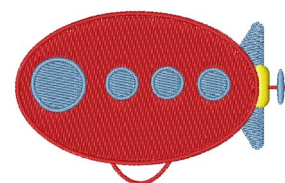

Name: Its A Boy

SKU: WD02-JLA003352B

Brand: Windmill Designs

Unique Colors: 13 (4 color Stops)

it's a boy

Unique Colors

	Color Name (Color Code)	Manufacturer - Type
	Super White (1001) [No Color Selected]	madeira - rayon
	Dusty Lilac (1263) [No Color Selected]	madeira - rayon
	Crocus (286)	Exquisite - Polyester 1000m

Complete Color Sequence

#		Color Name (Color Code)	Manufacturer - Type
1		Super White (1001) [No Color Selected]	madeira - rayon
2		Super White (1001) [No Color Selected]	madeira - rayon
3		Crocus (286)	Exquisite - Polyester 1000m